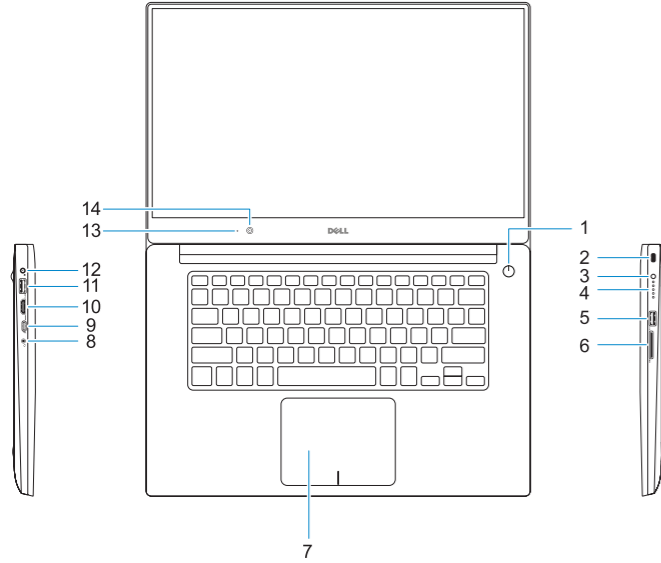

P56F001

Computer model

Modèle de l'ordinateur | Modelo do computador
Bilgisayar modeli | طراز جهاز الكمبيوتر

Dell Precision 5520

0GTG78A00

© 2017 Dell Inc. or its subsidiaries.

© 2017 Canonical Ltd.

© 2017 Microsoft Corporation.

2017-03

Features

Caractéristiques | Funcionalidades | Özellikler | الميزات

1. Power button
2. Kensington security slot
3. Battery status button
4. Battery status lights
5. USB 3.0 port with PowerShare
6. Memory card reader
7. Touchpad
8. Headset port
9. Thunderbolt™ 3 port
10. HDMI port
11. USB 3.0 port with PowerShare
12. Power connector
13. Camera status light
14. Camera
15. Speaker
16. Microphone
17. Power status light
18. Microphone
19. Speaker
20. Service tag label